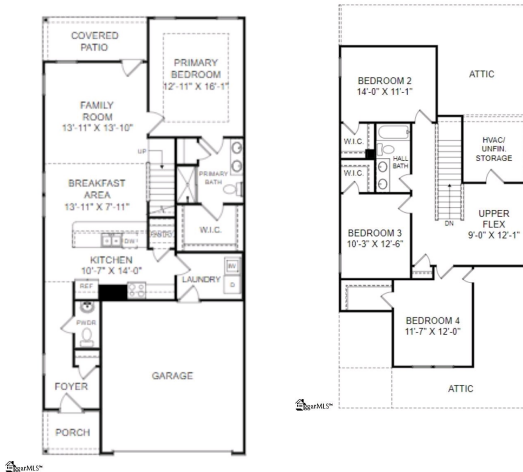

\$298,005 :: 4 Bedrooms / 2.5 Bathrooms

Subdivision: Parkland Villas
Middle School: Dr. Phinnize J. Fisher
High School: J. L. Mann
Square Feet: 2044
Home Style:
Year Built: 2023
MLS ID: 1529042

Description of property at 502 Winding Meadow Lane:
MODEL HOME IS NOW OPEN! NOW SELLING PHASE II!
Parkland Villas is Greenville's newest community. The Burke floor plan was designed to please. Located in the heart of Greenville with amenities that will make a great place for fun and relaxation. This 4 bedroom, 2.5 bath townhouse community is in a tree-lined community. The main level features an open floorplan with a kitchen that has beautiful granite counters, gas cooking, built in microwave, and plenty of cabinet space. The primary suite is tucked away for your convenience. Entering the second level you will find 3 bedrooms and an upper flex space. This Home has it all! Come see why you will call The Burke your home!

Lot features

- 1st Floor • Walk-in • Electric Dryer Hookup • Carpet • Ceramic Tile • Laminate
- Smoke Detector(s) • Dishwasher • Disposal • Free-Standing Gas Range • Self Cleaning Oven
- Refrigerator • Gas Oven • Microwave • Gas Water Heater • Tankless Water Heater
- Common Areas • Pool • Sidewalks • Lawn Maintenance • Dog Park • Landscape Maintenance
- Walking Trails • Electricity • Maintenance Grounds • Pool • Street Lights • By-Laws
- Restrictive Covenants • Ceiling Fan(s) • Ceiling - Blown • Ceiling - Smooth • Granite Counters
- Open Floorplan • Pantry • Underground Utilities • Cable Available • None • Vinyl/Aluminum Trim
- Sprklr In Grnd-Partial Yd • Craftsman