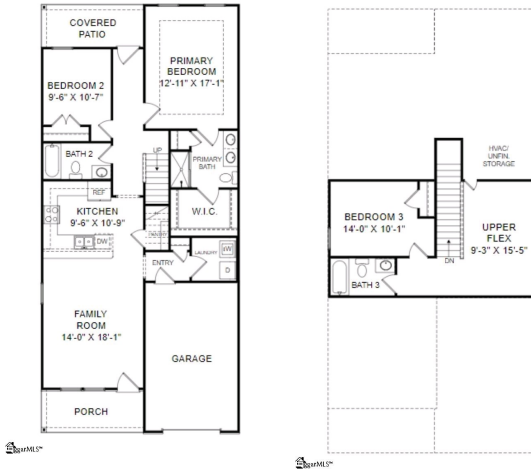

\$272,660 :: 3 Bedrooms / 3 Bathrooms

Subdivision: Parkland Villas
Middle School: Dr. Phinnize J. Fisher
High School: J. L. Mann
Square Feet: 1635
Home Style:
Year Built: 2023
MLS ID: 1529043

Description of property at 504 Winding Meadow Lane:

Welcome to Parkland Villas! Phase II NOW OPEN! Imagine living maintenance free in a spacious townhome community located in the heart of Greenville! The main level features the family room, a kitchen that has beautiful granite countertops, stainless steel appliances with plenty of cabinet space, and an oversized primary suite and second bedroom located for you on the main level. The 2nd level features a third bedroom, full bath, and upper flex room. It gives you a great area for family or friends who are visiting! You/you and your fur babies can enjoy going for a walk or going to the dog park to meet up with friends. Too hot to walk, no problem, cool off in the pool. This amazing community has it all! Whether you enjoy spending your leisure time indoors or outdoors. Commuting will be effortless with Interstate 85 minutes away.

Lot features

- 1st Floor • Electric Dryer Hookup • Walk-in • Carpet • Ceramic Tile • Luxury Vinyl Tile/Plank
- Smoke Detector(s) • Dishwasher • Disposal • Free-Standing Gas Range • Self Cleaning Oven
- Refrigerator • Gas Oven • Microwave • Gas Water Heater • Tankless Water Heater
- Common Areas • Pool • Sidewalks • Lawn Maintenance • Dog Park • Landscape Maintenance
- Walking Trails • By-Laws • Electricity • Maintenance Grounds • Pool • Restrictive Covenants
- Street Lights • Ceiling Fan(s) • Ceiling - Blown • Ceiling - Smooth • Granite Counters
- Open Floorplan • Pantry • Underground Utilities • Cable Available • None • Vinyl/Aluminum Trim
- Sprklr In Grnd-Partial Yd • Craftsman