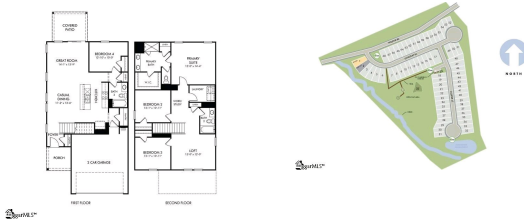

231 Coulter Court Pendleton, SC 29670

\$299,900 :: 4 Bedrooms / 3 Bathrooms

(843) 478-8061

Subdivision: Village at White Pine
Middle School: Riverside - Anderson 4
High School: Pendleton
Square Feet: 2199
Home Style:
Year Built: 2024
MLS ID: 1532914

Description of property at 231 Coulter Court:

Brand new, energy-efficient home available NOW! Cool Interior Package. Cheer on your favorite team on the big screen in the second-story loft. Down the hall, the primary suite boasts dual sinks, a spacious shower, and walk-in closet. On the main floor, a guest bed and bath will make visitors feel right at home. Village at White Pine is located just off I-85 and Hwy 76 in Anderson County. Explore shopping, restaurants, and entertainment in Anderson and Clemson. There is no shortage of activities for the outdoor lover. Spend the day hiking and boating at Lake Hartwell. Take advantage of academic, cultural, and social experiences at Clemson University and Anderson University. Village at White Pine offers the perfect blend of convenience and comfort. Each of our homes is built with innovative, energy-efficient features designed to help you enjoy more savings, better health, real comfort and peace of mind.

Lot features

- 2nd Floor
- Carpet
- Ceramic Tile
- Vinyl
- Electric
- Gas Cooktop
- Dishwasher
- Disposal
- Microwave
- Electric Water Heater
- Playground
- Sidewalks
- By-Laws
- High Ceilings
- Granite Counters
- Countertops - Quartz
- None
- 1/2 Acre Or Less
- Few Trees
- Craftsman