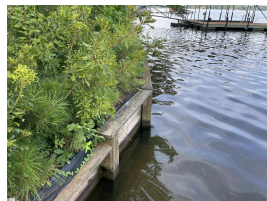

### Description of property at 91 Point Arrowhead Circle:

Absolutely stunning lot on Lake Greenwood with dock in place, ready for you to build your dream home or weekend getaway on. Picture being greeted every morning to those incredible long open water views while sipping coffee, or entertaining guests to the long sunsets across the lake! This .80 acre lot is quietly situated on Point Arrowhead circle and views directly towards Lake Greenwood State Park and the Grand Harbor Yacht and Golf Club to the west. The lot offers a completed sea wall and permanent dock to tie up to. The subdivision has it's very own boat launch, boat storage yard, and an extremely reasonable annual HOA of just \$225! With septic design in hand, you can be building on this gently sloping lot relatively quickly if desired. Don't wait, waterfront properties like this are getting so hard to find!