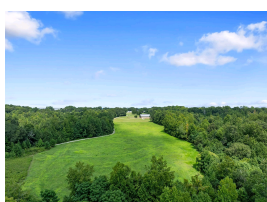

Subdivision:
Middle School: Gable
High School: Dorman
Square Feet: 0
Home Style:
Year Built:
MLS ID: 1535642

Description of property at 140 Waldon Road:

TAKE YOUR SEATBELT OFF- There's room to roam in MOORE, SC. LEGACY ESTATE with almost 100 acres sits peacefully in one of the fastest growing areas in the Upstate. This unrestricted, curated land is a RARE FIND, and will fit ANY of your plans, whether it's EQUESTRIAN, HOMESTEADING, RANCHING or CREATING a beautiful neighborhood. Entrepreneurs will love the chance to continue the successful wedding venue business if desired, while moving right into the 3 bedroom home or the fully furnished cabin on another part of the property. Love to fish? Cast your line into the STOCKED 3 ACRE POND as you enjoy the natural surroundings, away from noise and stress. The venue currently uses an ELEGANT STABLE for events. Fully air-conditioned and spacious, this building can easily be converted to a spacious, bourgeois home for your horses. A second stable on the property could be refurbished for additional accommodations. Just 3 minutes to I-26, you can be on your way to Charleston or Tryon without any trouble. There's so much to take in and dream about here that you'll want this to be your 'FOREVERMORE FARM'.

Lot features

- Pond
- None
- Sewer Available
- Water Available
- Cable Available
- 50 - 100 Acres
- Open Lot
- Pasture
- Wooded

This listing was provided courtesy of Joan Herlong Sotheby's Int'l

https://homesforsalelistings.net/properties/140-waldon-road/moore/sc/29369/MLS_ID_1535642