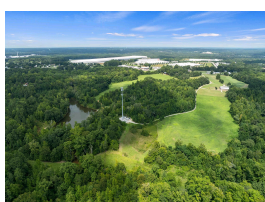

Subdivision:
Middle School: Gable
High School: Dorman
Square Feet: 0
Home Style:
Year Built:
MLS ID: 1535642

Description of property at 140 Waldon Road:

TAKE YOUR SEATBELT OFF- There's room to roam in MOORE, SC. LEGACY ESTATE with almost 100 acres sits peacefully in one of the fastest growing areas in the Upstate. This unrestricted, curated land is a RARE FIND, and will fit ANY of your plans, whether it's EQUESTRIAN, HOMESTEADING, RANCHING or CREATING a beautiful neighborhood. Entrepreneurs will love the chance to continue the successful wedding venue business if desired, while moving right into the 3 bedroom home or the fully furnished cabin on another part of the property. Love to fish? Cast your line into the STOCKED 3 ACRE POND as you enjoy the natural surroundings, away from noise and stress. The venue currently uses an ELEGANT STABLE for events. Fully air-conditioned and spacious, this building can easily be converted to a spacious, bourgeois home for your horses. A second stable on the property could be refurbished for additional accommodations. Just 3 minutes to I-26, you can be on your way to Charleston or Tryon without any trouble. There's so much to take in and dream about here that you'll want this to be your 'FOREVERMORE FARM'.

Lot features

- Pond
- None
- Sewer Available
- Water Available
- Cable Available
- 50 - 100 Acres
- Open Lot
- Pasture
- Wooded

This listing was provided courtesy of Joan Herlong Sotheby's Int'l

https://homesforsalelistings.net/properties/140-waldon-road/moore/sc/29369/MLS_ID_1535642