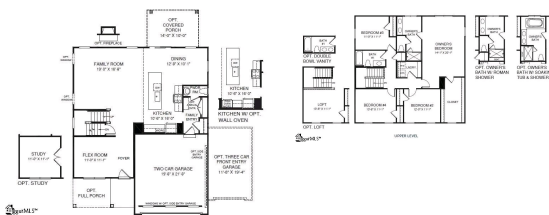

**Subdivision:** Emory Park  
**Middle School:** Woodruff  
**High School:** Woodruff  
**Square Feet:** 2599  
**Home Style:**  
**Year Built:**  
**MLS ID:** 1538322

**Description of property at 953 Bee Balm Way:**

The Columbia single-family home is just as inviting as it is functional. Discover a magnificently spacious floor plan with custom flex areas. The welcoming family room effortlessly flows into the gourmet kitchen and dining area, so you never miss a moment. Add a covered porch for those warm summer nights and use the family entry to control clutter. On the second floor, 4 large bedrooms await, with the option to change one to a cozy loft for more living and entertaining space. Your luxurious owner's suite provides a walk-in closet and spa-like double vanity bath. Come home to The Columbia today. Select from our professionally designed interior finishes with the help of our highly trained Sales Representative. You'll love how easy it is to get the home of your dreams!

**Lot features**

- 2nd Floor • Walk-in • Electric Dryer Hookup • Laundry Room • Carpet • Ceramic Tile • Other
- Smoke Detector(s) • Dishwasher • Disposal • Range • Microwave • Gas Water Heater
- Tankless Water Heater • Damper Controlled • Common Areas • Street Lights • Playground • Pool
- Sidewalks • Other • None • High Ceilings • Ceiling - Smooth • Granite Counters
- Countertops-Solid Surface • Open Floorplan • Walk-In Closet(s) • Pantry • Underground Utilities
- Cable Available • None • Tilt Out Windows • Vinyl/Aluminum Trim • Insulated Windows
- Attic Stairs Disappearing • 1/2 Acre Or Less • Sidewalk • Traditional • Craftsman