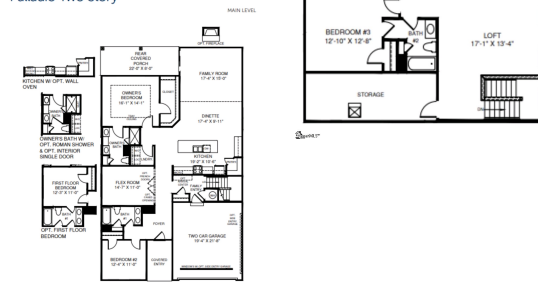

Subdivision: Emory Park
Middle School: Woodruff
High School: Woodruff
Square Feet: 2799
Home Style:
Year Built:
MLS ID: 1538334

Description of property at 985 Bee Balm Way:

The Palladio 2-story single-family home will delight and inspire. A large foyer welcomes you, with a spacious bedroom and bath to one side. Convert the versatile flex space to another bedroom. The gourmet kitchen features an island and walk-in pantry, while the dinette is ideal for casual dining. The kitchen island and dining open to the great room to give you plenty of options for hosting your guests. Gather in the great room for movie night or to watch your favorite sports team. Tucked off to the side, the main-level owner's suite is a true retreat, with dual vanities and an enormous walk-in closet. Feel free to host guests overnight too. Upstairs, another bedroom, bath, and loft make a perfect guest suite. Make The Palladio 2-Story your own.

Palladio Two Story

Lot features

- 1st Floor • Walk-in • Laundry Room • Carpet • Ceramic Tile • Other • Electric
- Smoke Detector(s) • Dishwasher • Disposal • Free-Standing Electric Range • Range • Microwave
- Gas Water Heater • Tankless Water Heater • Damper Controlled • Common Areas • Street Lights
- Playground • Pool • Sidewalks • Other • Lawn Maintenance • Electricity • Pool
- Recreation Facilities • Street Lights • By-Laws • Restrictive Covenants • High Ceilings
- Ceiling - Smooth • Granite Counters • Open Floorplan • Walk-In Closet(s) • Pantry
- Underground Utilities • Cable Available • None • Tilt Out Windows • Vinyl/Aluminum Trim
- Insulated Windows • 1/2 Acre Or Less • Ranch • Craftsman