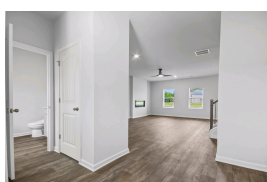

Description of property at 255 Pretoria Drive:

The very stately Tucker plan offers both 4 bedrooms, 2.5 baths, and loft so large it can easily be used as an additional living space. The over sized family room has an electric fireplace, ceiling fan, and was designed for multiple living room set ups. Very spacious. In the kitchen you will find a kitchen bar to compliment the already abundance of counter and cabinet space along with a cup wash station, roomy corner pantry, granite counters, deep single bowl sink, pull down faucet sprayer, and pendant lights over the bar. there is a half bath downstairs. The owner's bedroom comes with a ceiling fan. However, it is the owner's bathroom that shines the brightest. Tile shower with built-in bench, rain shower head, DEEP stand-alone tub with body sprayer, 3 blue tooth LED mirrors with anti-fog feature, granite counter with vessel sinks, and tile flooring. Finally, the loft upstairs is large enough to be used for whatever you desire. Smart Home System included. Relax on your 10x12 rear covered porch overlooking the backyard. 9' first floor ceilings, blinds throughout the home, Smart Home features, Ultravation HVAC technology for Clean Air in your home and the garage is prewired for electric cars!! USDA 100% financing available.

Lot features

- 2nd Floor • Electric Dryer Hookup • Walk-in • Laundry Room • Carpet • Ceramic Tile • Vinyl
- Electric • Smoke Detector(s) • Dishwasher • Self Cleaning Oven • Electric Cooktop
- Free-Standing Electric Range • Microwave • Electric Water Heater • Street Lights • Playground
- By-Laws • Street Lights • High Ceilings • Ceiling - Smooth • Granite Counters • Open Floorplan
- Tub Garden • Walk-In Closet(s) • Pantry • Radon System • Cable Available • Ventless
- Window Treatments • Tilt Out Windows • Vinyl/Aluminum Trim • Insulated Windows
- Attic Stairs Disappearing • 1/2 Acre Or Less • Sloped • Traditional • Craftsman