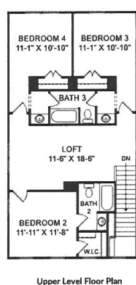

Lot features

- Lawn Irrigation • Laundry Room • Ceramic Tile • Boat Ramp • Dog Park • Park • Pool
- Walk/Jog Trails • Ceiling - Smooth • High Ceilings • Kitchen Island • Walk-In Closet(s) • Family
- Living/Dining Combo • Pantry • Charleston Water Service • Dominion Energy • Gas Log
- Living Room • One • Window Treatments • Craftsman • Traditional

This listing was provided courtesy of Carolina One Real Estate

<https://homesforsalelistings.net/properties/3010-evening-tide-drive/hanahan/sc/29410/MLS_ID_24013880>