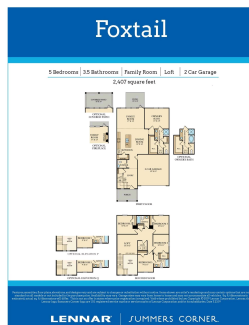

1032 Lovebug Lane Summerville, SC
29485

\$393,820 :: 5 Bedrooms / 3.5 Bathrooms

**(843) 478-
8061**

Subdivision: Summers Corner
Middle School: East Edisto
High School: Ashley Ridge
Square Feet: 2407
Home Style:
Year Built: 2024
MLS ID: 24023988

Description of property at 1032 Lovebug Lane:

The Foxtail plan offers Owners retreat down and 4 br plus 2 ba up! Home includes a two story foyer which leads to the open concept dining/kitchen and family room. Just off the family room back up to the tree line is the owners retreat! Upstairs you will find a loft, 4 bedrooms and 2 full bath! This home is located just down the street from the new upcoming 23 acre park plus playground! Home is baking up to a tree line.

Lot features

- Laundry Room • Vinyl • Dog Park • Park • Pool • Trash • Walk/Jog Trails • Ceiling - Smooth
- High Ceilings • Kitchen Island • Walk-In Closet(s) • Eat-in Kitchen • Family • Entrance Foyer
- Loft • Pantry • 0 - .5 Acre • Wooded • Traditional • Walk-In Closet(s)