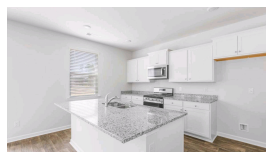

345 Willows Crescent Drive Moncks Corner, SC 29461

\$443,585 :: 4 Bedrooms / 2.5 Bathrooms

(843) 478-8061

Subdivision: Lakeview at Kitfield
Middle School: Berkeley
High School: Berkeley
Square Feet: 2340
Home Style:
Year Built: 2024
MLS ID: 24024003

Description of property at 345 Willows Crescent Drive:

READY THIS FALL! The GALEN floorplan features an open concept living space on the first floor with a large kitchen island, as well as a flex space room. The primary bedroom with a large bath and walk-in closet, along with a laundry room are located on the second floor. Photos are a depiction of a similar home. Discover your dream home at Lakeview at Kitfield! Perfectly situated near incredible attractions Lake Moultrie, the Berkeley County Museum, and Old Santee Canal Park, you'll enjoy the best of small town living with all the conveniences of a bustling city just 30 minutes away. This home is on a wooded lot. All new homes include D.R. Horton's Home is Connected® package, an industry leading suite of smart home products that keeps homeowners connected with the people and places they value most. This smart technology allows homeowners to monitor and control their home from their couch or across the globe. Products include touchscreen interface, video doorbell, front door light, z-wave t-stat, and keyless door lock all of which are controlled by an included Alexa Dot and smartphone app with voice! Call to schedule your showing today and start envisioning your new life surrounded by nature's beauty! *Square footage dimensions are approximate. The photos you see here are for illustration purposes only, interior, and exterior features, options, colors and selections will differ. Please reach out to sales agent for options.

Lot features

- Vinyl • Fiberglass • Ceiling - Smooth • Kitchen Island • Walk-In Closet(s) • Eat-in Kitchen
- Family • Living/Dining Combo • Pantry • Thermal Windows/Doors • 0 - .5 Acre • Wooded
- Traditional