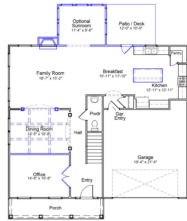

474 Rowley Lane Summerville, SC 29486

\$478,411 :: 4 Bedrooms / 3.5 Bathrooms

(843) 478-8061

Subdivision: Cane Bay Plantation
Middle School: Cane Bay
High School: Cane Bay High School
Square Feet: 2967
Home Style:
Year Built: 2024
MLS ID: 24024709

Description of property at 474 Rowley Lane:

PROPOSED CONSTRUCTION! The Roland is a stunning 4 BD/3.5 BA home. This gorgeous home features a study and formal dining room. The kitchen and breakfast area are open to the large family and sunroom. Three secondary bedrooms, all with walk-in closets, are located upstairs. The laundry room and a spacious loft with closet are also located upstairs. The primary suite includes a large bath and dual closets. This home is located in the award winning Lochton at Cane Bay. Come make all of your design choices and personalize your dream home!

Lot features

- Lawn Irrigation • Laundry Room • Park • Pool • Trash • Walk/Jog Trails • Ceiling - Smooth
- Tray Ceiling(s) • High Ceilings • Garden Tub/Shower • Kitchen Island • Walk-In Closet(s) • Bonus
- Eat-in Kitchen • Family • Formal Living • Entrance Foyer • Game • Loft • Office • Pantry
- Separate Dining • Study • Sun • BCW & SA • Berkeley Elect Co-Op • Dominion Energy
- Family Room • One • Interior Lot • Traditional