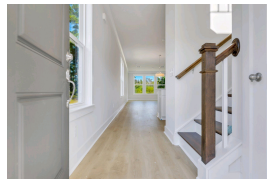

Description of property at 261 Wappoo Trace Lane:

Lot features

- Stoop • Laundry Room • Ceramic Tile • Laminate • Pond • Park • Pool • Trash
- Walk/Jog Trails • Ceiling - Smooth • High Ceilings • Garden Tub/Shower • Kitchen Island
- Walk-In Closet(s) • Eat-in Kitchen • Entrance Foyer • Great • Living/Dining Combo • Loft
- Pantry • Utility • BCW & SA • Berkeley Elect Co-Op • Dominion Energy
- ENERGY STAR Qualified Windows • 0 - .5 Acre • Wetlands • Traditional • Walk-In Closet(s)