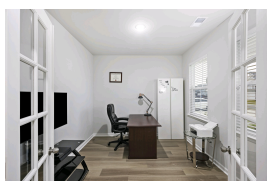

**Description of property at 573 Yellow Leaf Lane:**

Step into this like new, immaculate 4-bedroom, 2.5-bath home, barely lived in for just 3 months. All the benefits of new construction without the wait! As you walk in, you'll be greeted by an open, inviting floor plan that flows effortlessly, perfect for both daily living and entertaining. The kitchen is a chef's dream, complete with elegant backsplash, quartz countertops, tons of cabinetry space, designed to inspire culinary creativity. The owner's suite is a true retreat, featuring a spa-like en-suite bathroom with a luxurious tiled shower that invites relaxation after a long day. Each additional bedroom offers generous space and versatility, ideal for family, guests, or a home office setup. Step outside to your private screened porch, a serene spot to enjoy your morning coffee or unwind in the evening, all while overlooking the beautifully landscaped yard. The outdoor space has been meticulously designed, offering lush greenery and the perfect balance of low-maintenance elegance. This home is truly the full package style, comfort, and modern luxury all wrapped into one. Why wait for new construction when you can move right into this practically like-new gem. Don't miss out on this rare opportunity!

**Lot features**

- Ceramic Tile • Other • Dog Park • Park • Pool • Walk/Jog Trails • Ceiling - Smooth
- High Ceilings • Kitchen Island • Walk-In Closet(s) • Eat-in Kitchen • Entrance Foyer • Great
- Loft • Pantry • Separate Dining • Study • BCW & SA • Berkeley Elect Co-Op • Dominion Energy
- Window Treatments - Some • 0 - .5 Acre • Wooded • Traditional • Walk-In Closet(s)