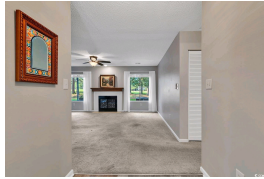

Description of property at 102 Berry Tree Ln.:

Welcome to this charming and well-maintained two bedroom, two bath home nestled in the highly desirable 55+ community of Myrtle Trace. This delightful residence is perfectly situated a short distance to the walking path that will take you to the swimming pool and all the amenities that Myrtle Trace has to offer. The kitchen with its granite countertops and real wood cabinets moves right into a nicely sized dining room space that looks out to the main living area. These two areas share LVP flooring throughout. The main living area with its oversized windows provide much natural light and a beautiful view of the golf course and green space. The main living area also features a fireplace and easy access to the outdoor patio. The spacious master bedroom includes easy access to a full bathroom that provides all of its own privacy as well as a large walk-in closet. The second bedroom is sized right and shares the hallway bathroom. The home in recent years has had numerous updates and upgrades including the roof replacement, HVAC with an air scrubber added, water heater, electrical panel, chimney maintenance and an entire home water filtration system and under sink water filter added earlier this year. The Myrtle Trace community provides for an active lifestyle and events for its residents abound. You'll also find yourself just moments away from a multitude of retail offerings, restaurants and dining, golf courses, Conway Medical Center but a few short minutes away ensuring that all of your needs are met with ease. The mature neighborhood adds to the overall appeal, offering a peaceful and welcoming environment. Experience the perfect blend of comfort, convenience and community in this lovely home. Don't miss the opportunity to make it yours!

Lot features

- Deck • Storage • Washer Hookup • Carpet • Tile • Wood • Dishwasher • Disposal
- Range • Refrigerator • Clubhouse • Tennis Court(s) • Community • Outdoor Pool • Clubhouse
- Recreation Area • Tennis Court(s) • Golf • Pool • Legal/Accounting • Pool(s)
- Recreation Facilities • Bedroom On Main Level • Solid Surface Counters • Cable Available
- Electricity Available • Phone Available • Sewer Available • Water Available • Near Golf Course
- Outside City Limits • On Golf Course • Rectangular • Ranch

This listing was provided courtesy of EXP Realty LLC

<https://homesforsalelistings.net/properties/102-berry-tree-ln/conway/sc/29526/MLS_ID_2414755>