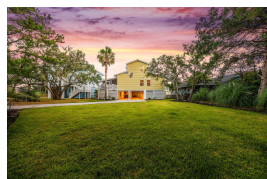

216 Pawleys Creek Side Loop Pawleys Island, SC 29585

(843) 478-8061

\$1,435,000 :: 4 Bedrooms / 3 Bathrooms

Subdivision: Not within a Subdivision
Middle: Waccamaw Middle
School: School
High School: Waccamaw High School
Square Feet: 2844
Home Style:
Year Built: 1945
MLS ID: 2416827

Description of property at 216 Pawleys Creek Side Loop:

A once in a lifetime opportunity to own a beautiful creek-front home off the North Causeway in Pawleys Island, SC. This remarkable property features a floating dock and spacious fenced in yard. The interior has 4 bedrooms, 3 baths and thoughtfully designed to capture breathtaking creek views. The open floor plan and spacious kitchen allows for large family gatherings and entertaining. Additionally, the ground floor includes an attached apartment, complete with separate access, kitchenette, bathroom and living space allowing for flexibility and privacy for guests. Whether you're looking for a permanent or a vacation retreat, this creek-front home offers the perfect blend of comfort and low country living. Pawleys Island is located South of Myrtle Beach and approximately 80 miles North of Charleston. Pawleys Island is known for its beautiful beaches, natural scenery and laid-back atmosphere. You will also find quaint shops, delicious restaurants and a rich cultural heritage. A perfect destination for those seeking relaxation, natural beauty and a taste of Southern charm.