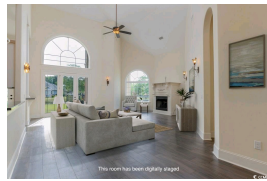

Description of property at 2204 Bentbill Circle:

The Dye Estates - Beautiful custom built brick home situated on a .75-acre homesite with expansive pond and pool views. Large windows and soaring ceilings in this 4 bedroom/4.5 bath home allows maximum sunlight to flood the downstairs. The upstairs features a large guest suite with a private sitting room and a private covered balcony with beautiful views of the pond. An expansive bonus room makes an ideal game room or work out room. The Dye Estates is truly a hidden jewel with 24-hour guard security as well as a second private gate.