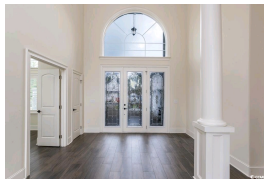

Description of property at 2204 Bentbill Circle:

The Dye Estates - Beautiful custom built brick home situated on a .75-acre homesite with expansive pond and pool views. Large windows and soaring ceilings in this 4 bedroom/4.5 bath home allows maximum sunlight to flood the downstairs. The upstairs features a large guest suite with a private sitting room and a private covered balcony with beautiful views of the pond. An expansive bonus room makes an ideal game room or work out room. The Dye Estates is truly a hidden jewel with 24-hour guard security as well as a second private gate.