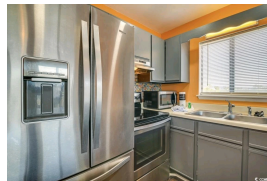

Description of property at 1881 Colony Dr.:

Fantastic opportunity! This condo is ideal for a full-time residence, second home, or investment property, with long-term rentals allowed. This property presents an exceptional investment opportunity for rentals. The unit is filled with natural lighting making your mornings enjoyable to look out at the community pool, which is only steps away! Short golf cart ride to Surfside Beach and entertainment venues and shopping retailers. Its centrally located with easy access to Myrtle Beach or the Marshwalk in Murrells Inlet. Whether you make this your next home, vacation getaway, or wise investment, you won't be disappointed. Make your appointment today!

Lot features

- Balcony • Hot Tub/Spa • Washer Hookup • Luxury Vinyl • Luxury VinylPlank • Tile
- Dishwasher • Disposal • Microwave • Oven • Range • Refrigerator • Dryer • Washer
- Owner Only • Yes • Pet Restrictions • Tennis Court(s) • Cable TV • Maintenance Grounds
- Community • Outdoor Pool • Private • Central • Cable TV • Internet Access • Tennis Court(s)
- Long Term Rental Allowed • Pool • Association Management • Common Areas • Cable TV
- Insurance • Legal/Accounting • Maintenance Grounds • Pest Control • Pool(s) • Trash
- Furnished • Skylights • High Speed Internet • Loft • Stainless Steel Appliances • Cable Available
- Electricity Available • Water Available • High Speed Internet Available • Skylight(s) • Low Rise