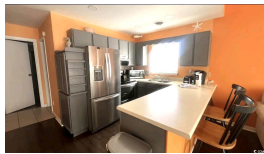

Description of property at 1881 Colony Dr.:

Fantastic opportunity! This condo is ideal for a full-time residence, second home, or investment property, with long-term rentals allowed. This property presents an exceptional investment opportunity for rentals. The unit is filled with natural lighting making your mornings enjoyable to look out at the community pool, which is only steps away! Short golf cart ride to Surfside Beach and entertainment venues and shopping retailers. Its centrally located with easy access to Myrtle Beach or the Marshwalk in Murrells Inlet. Whether you make this your next home, vacation getaway, or wise investment, you won't be disappointed. Make your appointment today!

Lot features

- Balcony • Hot Tub/Spa • Washer Hookup • Luxury Vinyl • Luxury VinylPlank • Tile
- Dishwasher • Disposal • Microwave • Oven • Range • Refrigerator • Dryer • Washer
- Owner Only • Yes • Pet Restrictions • Tennis Court(s) • Cable TV • Maintenance Grounds
- Community • Outdoor Pool • Private • Central • Cable TV • Internet Access • Tennis Court(s)
- Long Term Rental Allowed • Pool • Association Management • Common Areas • Cable TV
- Insurance • Legal/Accounting • Maintenance Grounds • Pest Control • Pool(s) • Trash
- Furnished • Skylights • High Speed Internet • Loft • Stainless Steel Appliances • Cable Available
- Electricity Available • Water Available • High Speed Internet Available • Skylight(s) • Low Rise