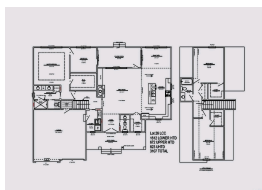

60 Japonica Pl. Pawleys Island, SC 29585

\$729,999 :: 3 Bedrooms / 2.5 Bathrooms

(843) 478-8061

Subdivision: Litchfield Country Club
Middle Waccamaw Middle
School: School
High School: Waccamaw High School
Square Feet: 2284
Home Style:
Year Built: 2024
MLS ID: 2422037

Description of property at 60 Japonica Pl.:

Under Construction! A brand new Low Country style cottage home. This home is Located in beautiful Litchfield Country Club with impressive standard features and No HOA fees! Close to the shops, restaurants, golf courses and beaches of Pawleys Island. This home features many upgrades that most builders don't include. Take comfort in one of our newly constructed homes that has a reputation for quality and value. Whether you are a first time home buyer or looking for your forever home, Let us help you through the buying process and welcome you to your newly built home. Building lifestyles for over 35 years, We remain the Premier Home builder of new residential communities and custom homes in the Grand Strand and surrounding areas. In 2022 and 2023, We received the Best Home Builder award from WMBF News Best of the Grand Strand. We began and remain in the Grand Strand, and we want you to experience the local pride we build today and everyday in Horry and Georgetown Counties.

Lot features

- Porch • Patio • Washer Hookup • Carpet • Luxury Vinyl • Luxury VinylPlank • Tile
- Dishwasher • Freezer • Disposal • Microwave • Range • Refrigerator • Owner Only • Yes
- Owner Allowed Golf Cart • Owner Allowed Motorcycle • Pet Restrictions • Tenant Allowed Golf Cart
- Tenant Allowed Motorcycle • Central • Golf Carts OK • Golf • Long Term Rental Allowed
- Short Term Rental Allowed • Fireplace • Breakfast Bar • Bedroom On Main Level • Entrance Foyer
- Kitchen Island • Stainless Steel Appliances • Solid Surface Counters • Cable Available
- Electricity Available • Phone Available • Sewer Available • Septic Available • Water Available
- Cul-De-Sac • Near Golf Course • Ranch