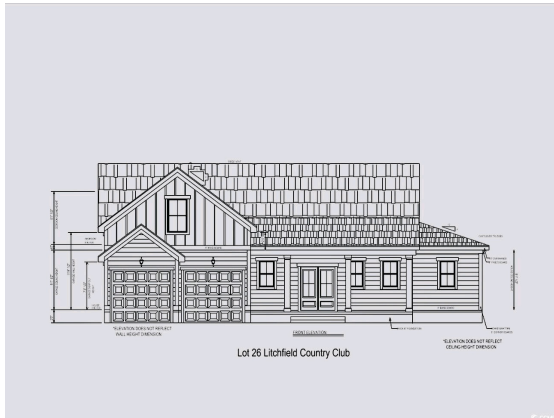

60 Japonica Pl. Pawleys Island, SC 29585

\$729,999 :: 3 Bedrooms / 2.5 Bathrooms

(843) 478-8061

Subdivision: Litchfield Country Club
Middle Waccamaw Middle
School: School
High School: Waccamaw High School
Square Feet: 2284
Home Style:
Year Built: 2024
MLS ID: 2422037

Description of property at 60 Japonica Pl.:

Under Construction! A brand new Low Country style cottage home. This home is Located in beautiful Litchfield Country Club with impressive standard features and No HOA fees! Close to the shops, restaurants, golf courses and beaches of Pawleys Island. This home features many upgrades that most builders don't include. Take comfort in one of our newly constructed homes that has a reputation for quality and value. Whether you are a first time home buyer or looking for your forever home, Let us help you through the buying process and welcome you to your newly built home. Building lifestyles for over 35 years, We remain the Premier Home builder of new residential communities and custom homes in the Grand Strand and surrounding areas. In 2022 and 2023, We received the Best Home Builder award from WMBF News Best of the Grand Strand. We began and remain in the Grand Strand, and we want you to experience the local pride we build today and everyday in Horry and Georgetown Counties.