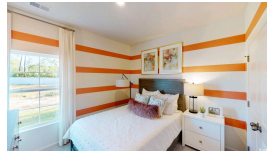

219 Saddle St Conway, SC 29527
\$294,905 :: 4 Bedrooms / 2 Bathrooms

(843) 478-8061

Subdivision: Saddle Ridge
Middle Whittemore Park Middle
School: School
High School: Conway High School
Square 1779
Feet:
Home Style:
Year Built: 2023
MLS ID: 2422182

Description of property at 219 Saddle St:

Enjoy a beautiful neighborhood with a pool, playground, picnic area, lakes, and and preserve view on a covered patio in your new single-family home! In this single-story home, the foyer extends to an open living space in the kitchen, breakfast area and family room with sliding doors leading to the backyard. There are four bedrooms in total, including the owner's suite. Price includes incentive. Photos are of a furnished model, not actual home