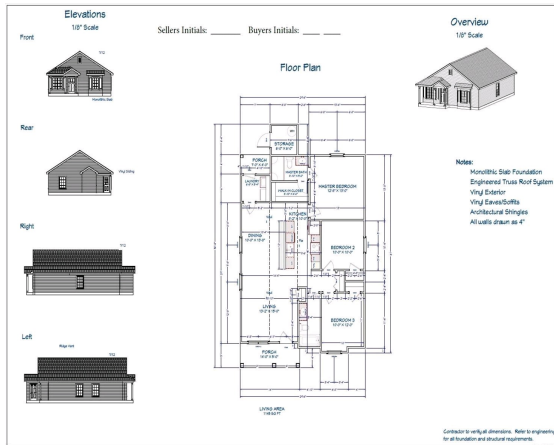

**2995 Inheritance Rd. Conway, SC 29527**  
**\$239,900 :: 3 Bedrooms / 2 Bathrooms**

**(843) 478-8061**

**Subdivision:** Not within a Subdivision  
**Middle School:** Whittemore Park Middle School  
**High School:** Conway High School  
**Square Feet:** 1145  
**Home Style:**  
**Year Built:** 2024  
**MLS ID:** 2423368

**Description of property at 2995 Inheritance Rd.:**  
 3 BR/ 2 BA new construction home located just a short drive all Conway has to offer. In the kitchen you will find solid surface counter tops, a breakfast bar and stainless steel appliances. LVP flooring throughout. Estimated completion is the beginning of December 2024.

**Lot features**

- Patio • Storage • Washer Hookup • Luxury Vinyl • Luxury VinylPlank • Smoke Detector(s)
- Dishwasher • Microwave • Range • Central • Split Bedrooms • Breakfast Bar
- Bedroom On Main Level • Kitchen Island • Stainless Steel Appliances • Solid Surface Counters
- Electricity Available • Septic Available • Water Available • Outside City Limits • Rectangular
- Traditional