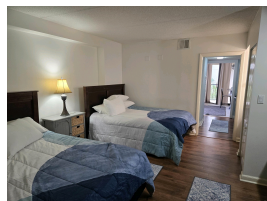

Coastal Living Awaits! Discover this charming one-bedroom retreat with awesome beach and ocean views. Fully furnished, this gem offers stunning vistas from both the interior and your private balcony. Enjoy quick access to a variety of local restaurants, shopping, and entertainment, plus, of course, the beautiful beach! As a resident of Sand Dunes Villas, you'll have access to exclusive community amenities (excluding the outdoor water park), making this the perfect getaway. Currently off the rental market, this unit can serve as your ideal second home or be easily integrated into a rental program of your choice. Don't miss out on this incredible opportunity—units like this don't last long! Schedule your viewing today and start living the coastal dream! ????? The owner is a South Carolina licensed agent.