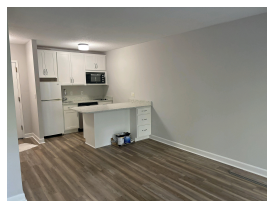

Description of property at 5001 Little River Rd.:

Covenant Towers is a 55 and older fantastic Retirement Community located on 9 acres surrounded by established neighborhoods and adjacent to the legendary Pine Lakes Country Club golf course. Enjoy the lovely grounds, pool, onsite beauty salon, exercise room, library, coffee shop, "book swap", plus many activity areas...billiard room, bingo room, computer room, Theatre, and beautiful lounge area. One fee covers most EVERYTHING...all utilities including cable and internet, excellent daily meal, linen laundry, housekeeping, daily activities, 24 hour security, storage locker, and MORE!! Must see to appreciate all the beautiful renovations! All new flooring, new cabinetry, new countertops, and more! Love this convenient 1st floor location. Come join the lifestyle you've been waiting for! Square footage is approximate and not guaranteed. Buyers responsible for verification.