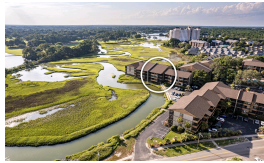

9501 Shore Dr. Myrtle Beach, SC 29572

\$249,900 :: 2 Bedrooms / 1.5 Bathrooms

(843) 478-8061

Subdivision: Mariners Cove
Middle: Myrtle Beach Middle
School: School
High School: Myrtle Beach High School
Square Feet: 888
Home Style:
Year Built: 1977
MLS ID: 2423934

Description of property at 9501 Shore Dr.:

This Gorgeous fully furnished first floor condo with 2 Bedrooms, 1.5 baths, and 2 ocean view balconies located under 1 block to the ocean in the Mariners Cove Neighborhood! The home gives a very open welcome from the moment you walk through the front door with the open floor plan, great size kitchen, and an abundance natural light! Homeowners can also sit back and relax on 2 Balconies overlooking the ocean/creek and one of the most sought after private Dunes Beach Club recently hosting the PGA tournaments. This fully furnished condo is perfect for a primary, secondary, or investment property with strong rental potential. Upgrades include; Newer hvacs, paint, furnishings, and more. Exterior storage for all beach and overflow items! The home is located minutes away from the schools, shopping, grocery stores, dining, golf courses, Intracoastal waterway, and more!