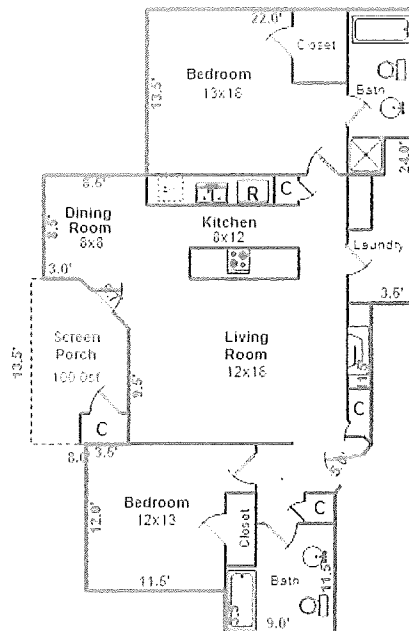

Charleston Home Measuring

Measuring Homes Since 2003

Measurements for:

1928 Chatelain Way Mount Pleasant, SC 29464

Living Area 1124.8sf

Total Gross Living Area is 1,125 Square Feet

The above dimensions were gathered performing an interior and exterior measurement of the property.

This report calculated the square footage for the requested property and is for informational purposes only, it is not performed as part of an Appraisal. The subject property is a condominium and therefore interior dimensions are used to determine the Gross Living Area.

ANSI, the industry standard for home measurement has been followed in this assignment. Total Gross Living area is heated/cooled finished area and is rounded to the nearest whole foot. Interior room dimensions are approximate.

Living Area 1124.8sf