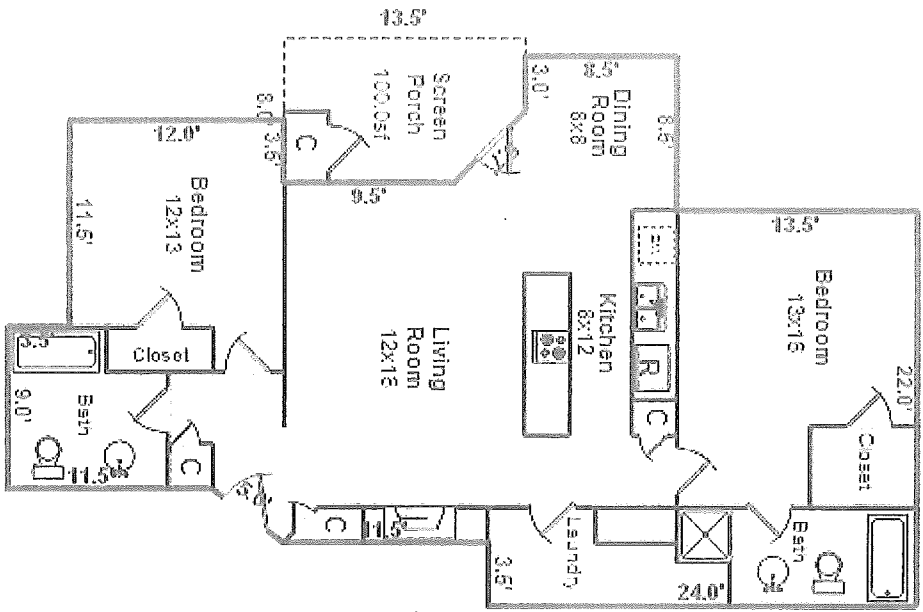

Charleston Home Measuring

Measuring Homes Since 2003

Measurements for:

1928 Chatelain Way Mount Pleasant, SC 29464

Living Area 1124.8sf

Total Gross Living Area is 1,125 Square Feet

The above dimensions were gathered performing an interior and exterior measurement of the property.

This report calculated the square footage for the requested property and is for informational purposes only, it is not performed as part of an Appraisal. The subject property is a condominium and therefore interior dimensions are used to determine the Gross Living Area.

ANSI, the industry standard for home measurement has been followed in this assignment. Total Gross Living area is heated/cooled finished area and is rounded to the nearest whole foot. Interior room dimensions are approximate.

Living Area 1124.8sf