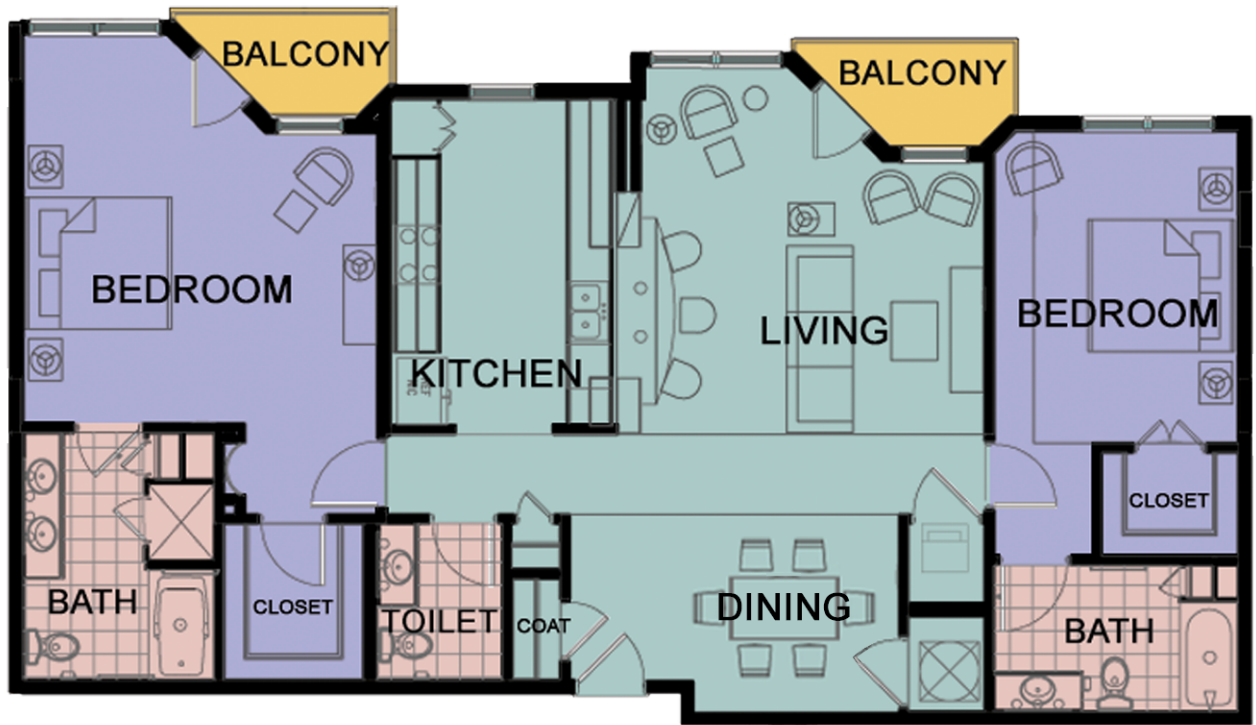

Portofino

2 bedroom 2 and 1/2 bath, 1,584 sq. ft.

A D E S S O

www.adesso-columbia.com
(803) 748-7447

Adesso floor plans are subject to change. Please inquire about floor plan updates.

Live every moment